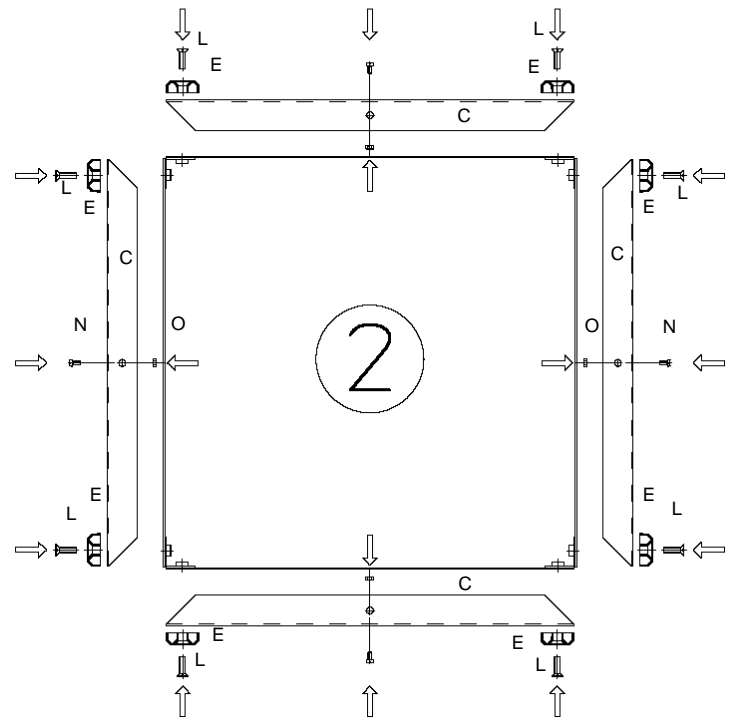

# Mounting kit part-no. 251448

pos.	pce.	object	pos.	pce.	object
A	1	ground	H	1	bushing
B	4	corner Iron	J	4	nut 1/2-G
C	4	frame angle	K	4	cover rosette
D	1	carrier	L	16	countersunk screw M6x20
E	16	eccentric ring	M	2	cylinder bolt M6x12
F	1	pendulum pipe under	N	4	cylinder bolt M4x8
G	1	pendulum pipe top	O	4	hex nut M4

Rev : .01	Erstellt : 19.08.2008	Datum / Visum / AA	Geprüft : 19.08.2008	Datum / Visum / AA	Freigegeben : 19.08.2008	Datum / Visum / mh	Bl. 1/1
.00							

**Large capacity clock MODERNA 4-sided**  
**Mounting instructions zu Bausatz:** Rack with floor panel and ceiling mounting for acceptance of four single-sided slave clocks MODERNA 40 x 40 cm.