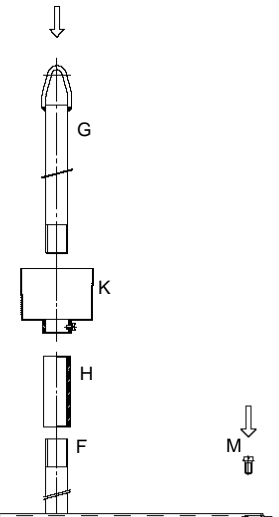

# Mounting kit part-no. 251448

pos.	pce.	object	pos.	pce.	object
A	1	ground	H	1	bushing
B	4	corner Iron	J	4	nut 1/2-G
C	4	frame angle	K	4	cover rosette
D	1	carrier	L	16	countersunk screw M6x20
E	16	eccentric ring	M	2	cylinder bolt M6x12
F	1	pendulum pipe under	N	4	cylinder bolt M4x8
G	1	pendulum pipe top	O	4	hex nut M4

Rev : .01	Erstellt : 19.08.2008	Datum / Visum / AA	Geprüft : 19.08.2008	Datum / Visum / AA	Freigegeben : 19.08.2008	Datum / Visum / mh	Bl. 1/1
.00							

**Large capacity clock MODERNA 4-sided**  
**Mounting instructions zu Bausatz:** Rack with floor panel and ceiling mounting for acceptance of four single-sided slave clocks MODERNA 40 x 40 cm.