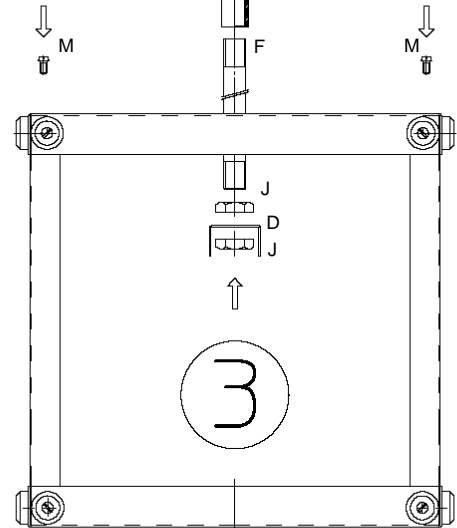

# Mounting kit part-no. 251448

pos.	pce.	object	pos.	pce.	object
A	1	ground	H	1	bushing
B	4	corner Iron	J	4	nut 1/2-G
C	4	frame angle	K	4	cover rosette
D	1	carrier	L	16	countersunk screw M6x20
E	16	eccentric ring	M	2	cylinder bolt M6x12
F	1	pendulum pipe under	N	4	cylinder bolt M4x8
G	1	pendulum pipe top	O	4	hex nut M4

Rev : .01	Erstellt : 19.08.2008	Datum / Visum / AA	Geprüft : 19.08.2008	Datum / Visum / AA	Freigegeben : 19.08.2008	Datum / Visum / mh	Bl. 1/1
.00							

**Large capacity clock MODERNA 4-sided**  
**Mounting instructions zu Bausatz:** Rack with floor panel and ceiling mounting for acceptance of four single-sided slave clocks MODERNA 40 x 40 cm.