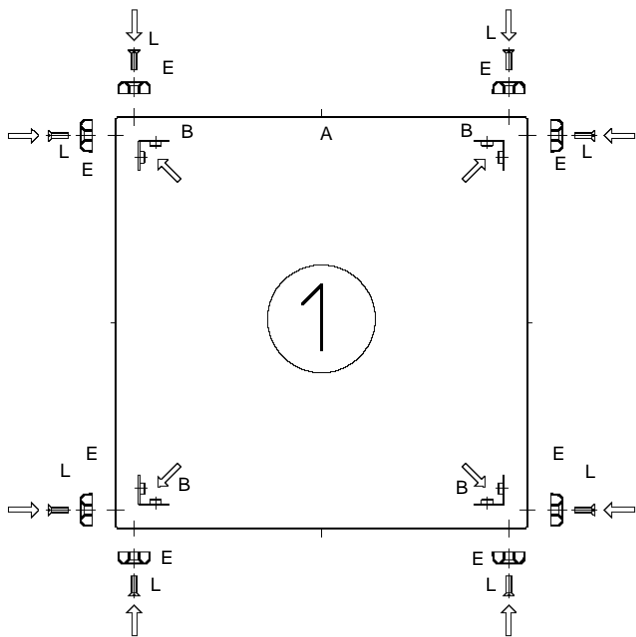

# Mounting kit part-no. 251448

pos.	pce.	object	pos.	pce.	object
A	1	ground	H	1	bushing
B	4	corner Iron	J	4	nut 1/2-G
C	4	frame angle	K	4	cover rosette
D	1	carrier	L	16	countersunk screw M6x20
E	16	eccentric ring	M	2	cylinder bolt M6x12
F	1	pendulum pipe under	N	4	cylinder bolt M4x8
G	1	pendulum pipe top	O	4	hex nut M4

Rev : .01	Erstellt : 19.08.2008	Datum / Visum / AA	Geprüft : 19.08.2008	Datum / Visum / AA	Freigegeben : 19.08.2008	Datum / Visum / mh	Bl. 1/1
.00							

**Large capacity clock MODERNA 4-sided**  
**Mounting instructions zu Bausatz:** Rack with floor panel and ceiling mounting for acceptance of four single-sided slave clocks MODERNA 40 x 40 cm.